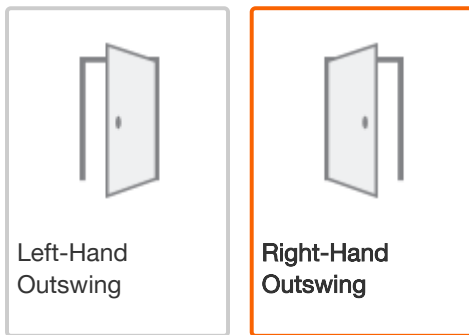

Live Chat
Feedback

Choose Your Options

Door Size (WxH) in.:

36 x 80 in. | v

Color/Finish:

Door Handing:

Ventilation:

36 x 80 in. 3000 Series White Right-Hand Outswing Aluminum Interch... by Andersen ♥ **\$323⁸⁶**